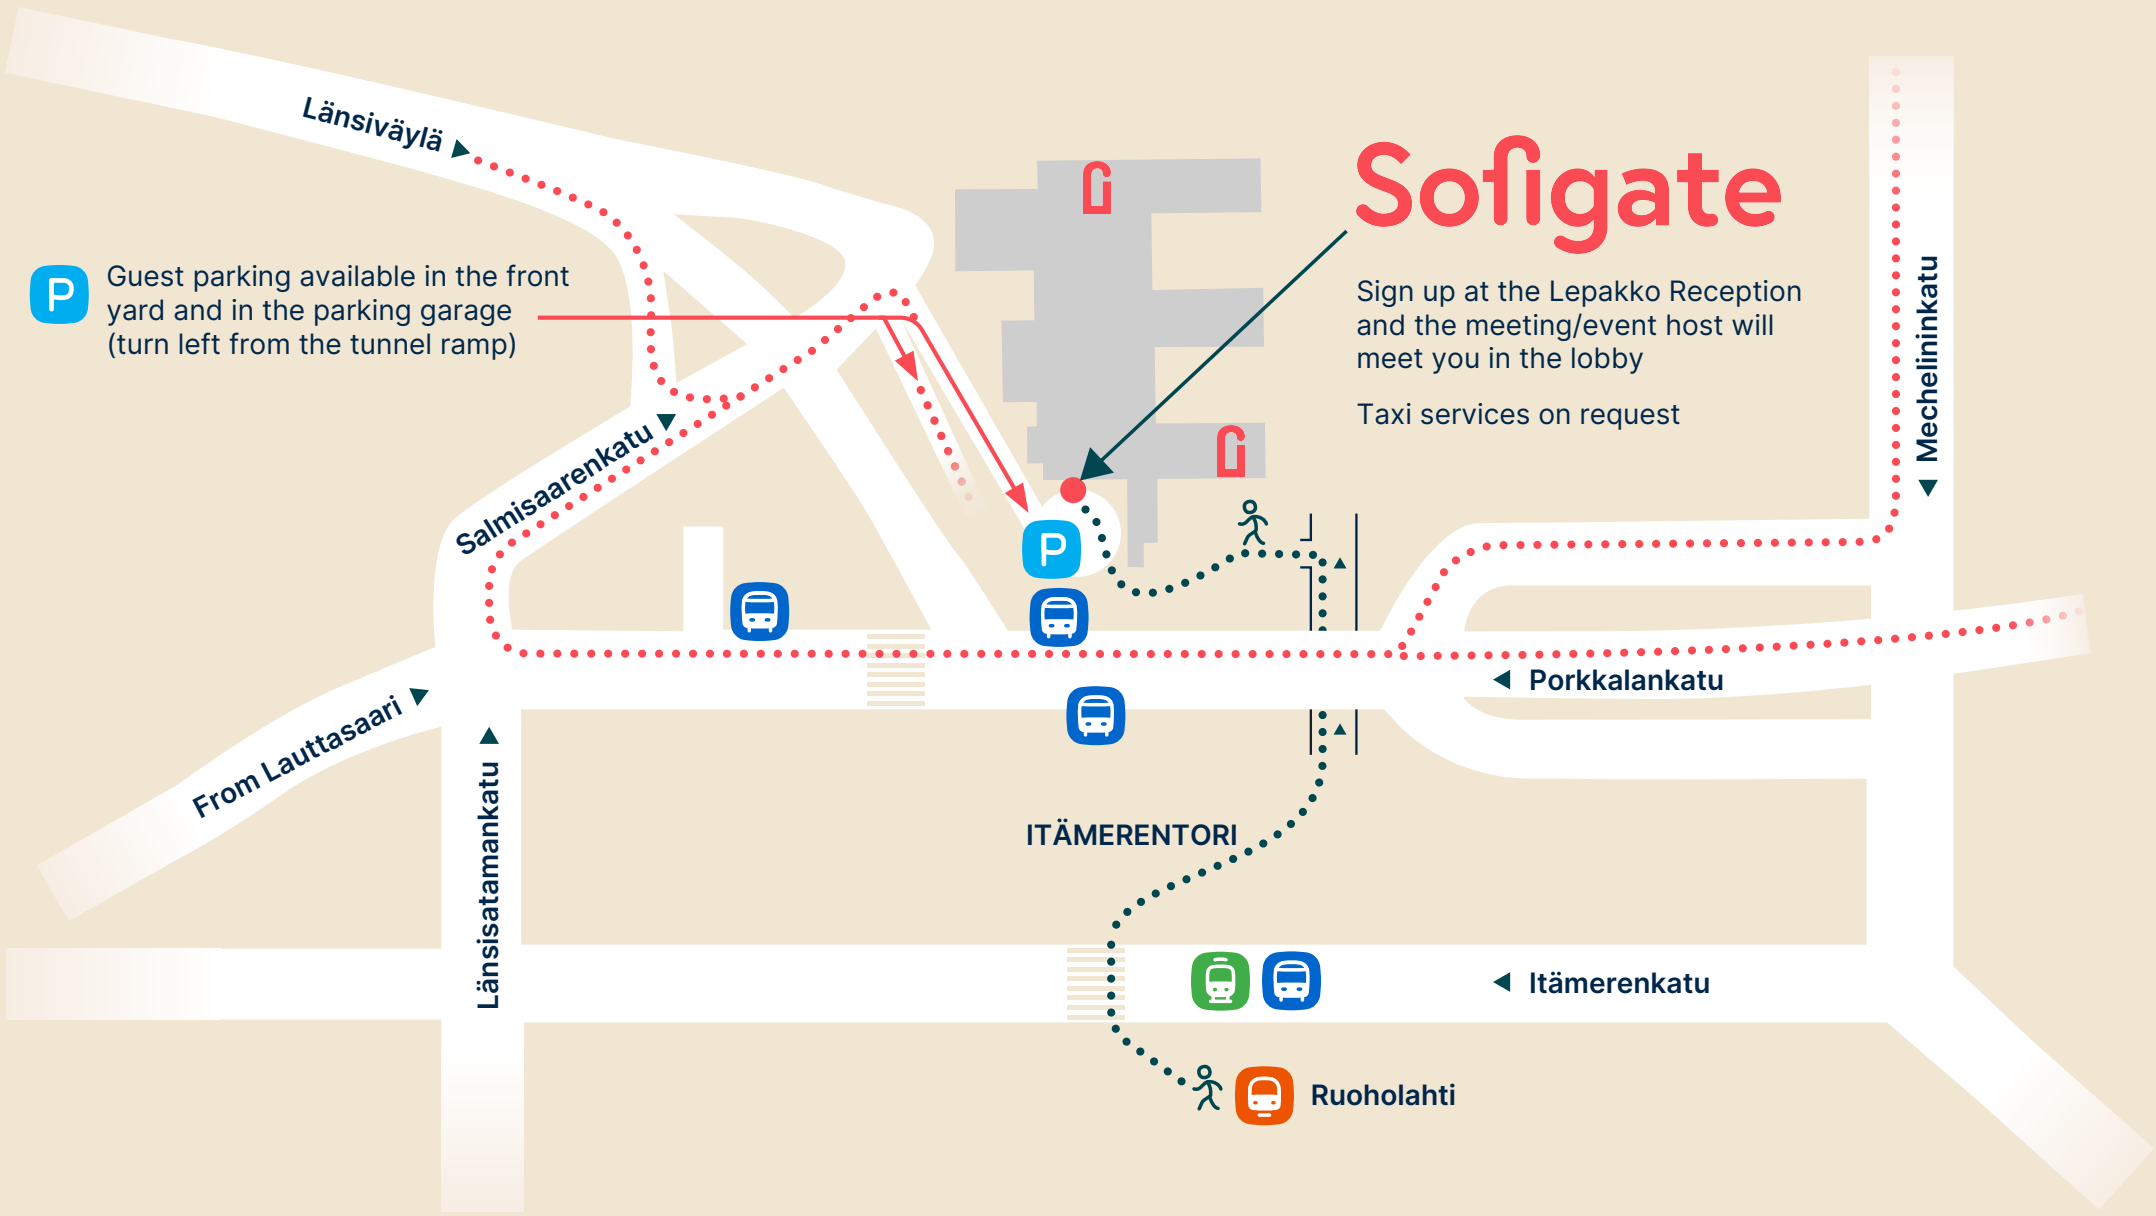

Sofigate

Sign up at the Lepakko Reception and the meeting/event host will meet you in the lobby

Taxi services on request

Guest parking available in the front yard and in the parking garage (turn left from the tunnel ramp)

ITÄMERENTORI

Porkkalankatu

Itämerenkatu

Mecheleininkatu

Ruoholahti